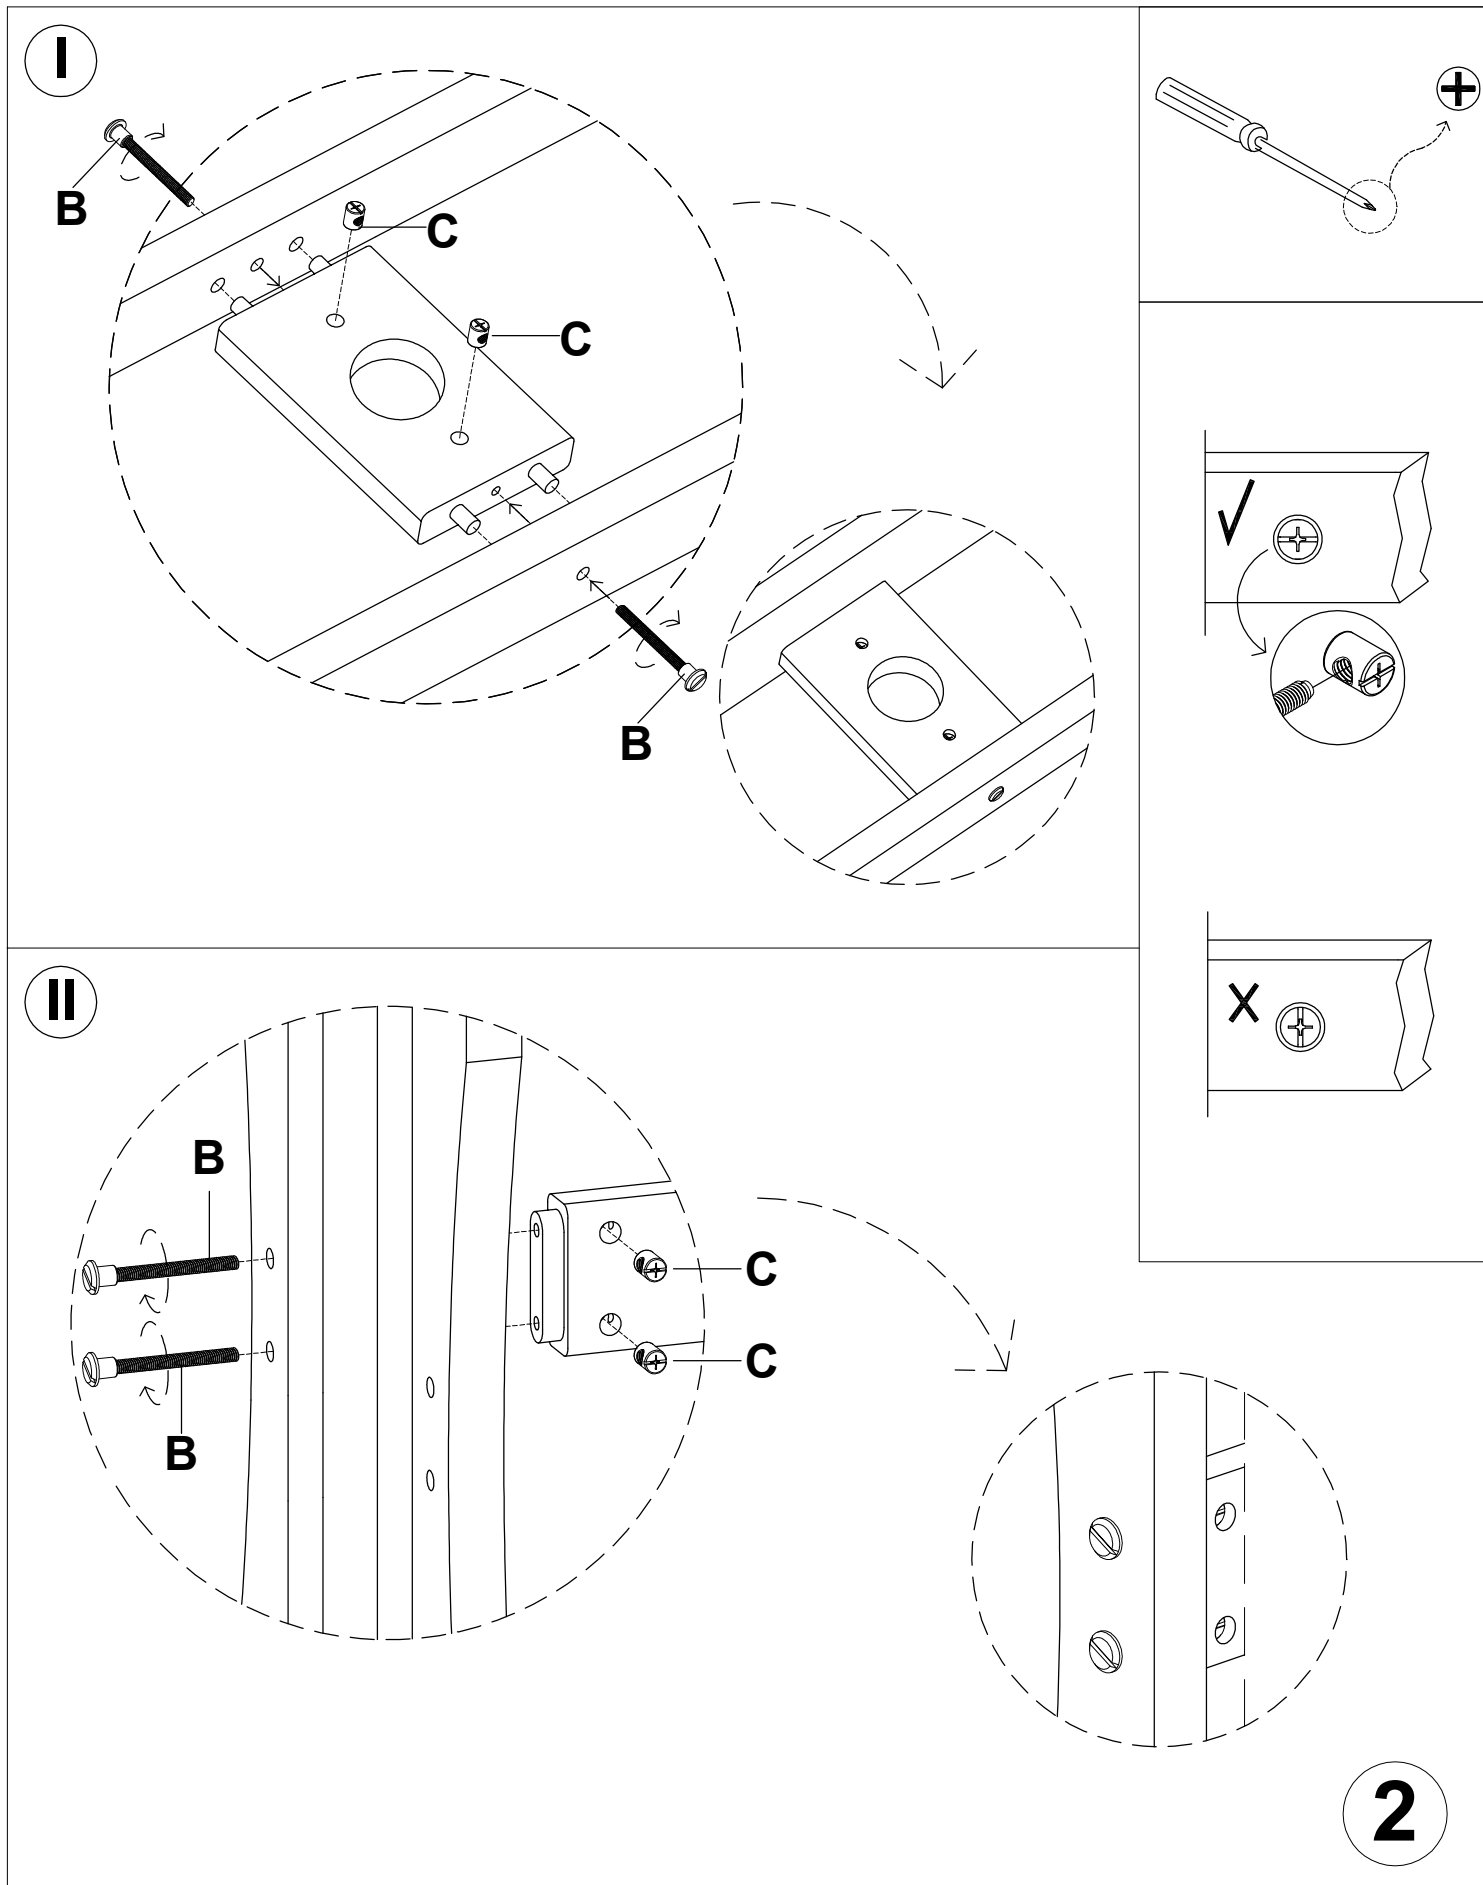

Assembly instruction

A	B	C	D	E
				
F Head + M6*55mm + A Bolt	F Head + M6*55mm	M6*12mm	Parasol Cap Brass	Parasol Ring
4 PCS	10 PCS	10 PCS	1 PC	1 PC

F	G	H	I
			
1 PC	2 PCS	1 PC	2 PCS

Assembly instruction

Assembly instruction