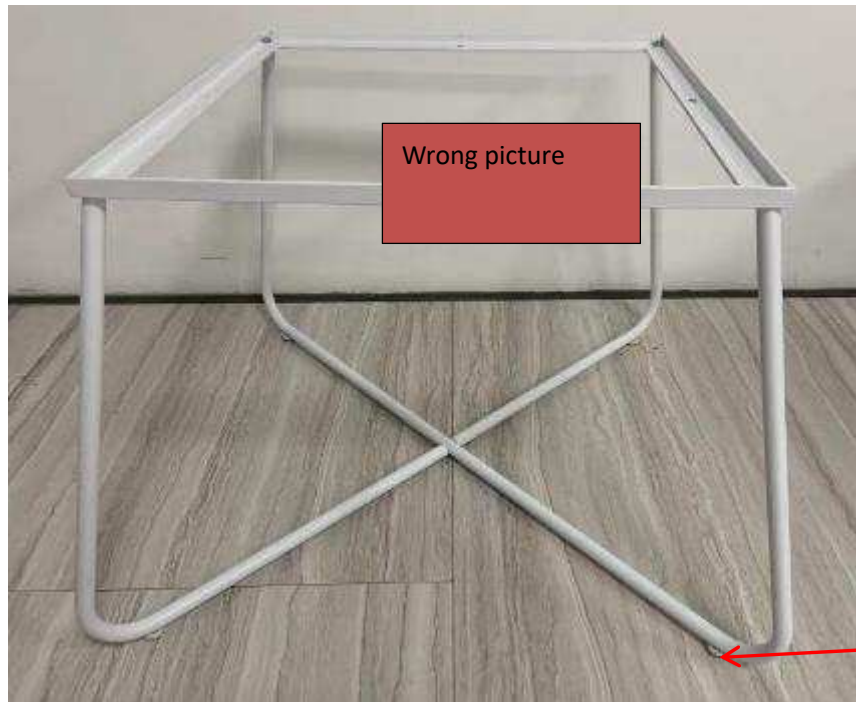

## 4047-72 Taverny KD frame

Stainless steel  
screw M16\*15  
12pcs

Screw set  
10-4046-01